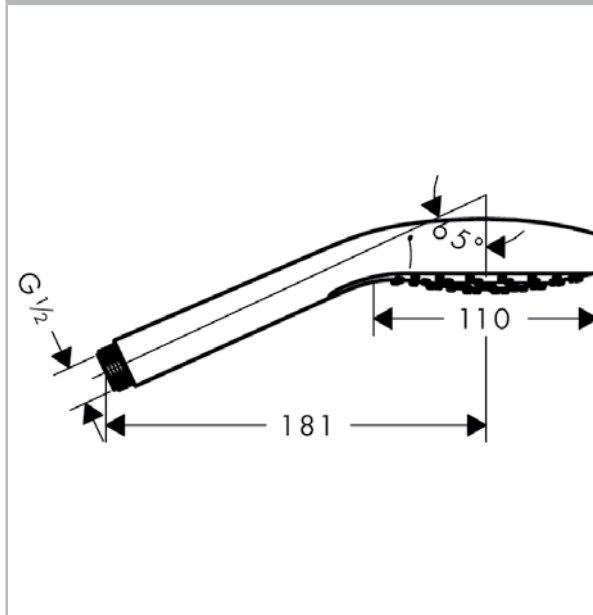

Scale drawing